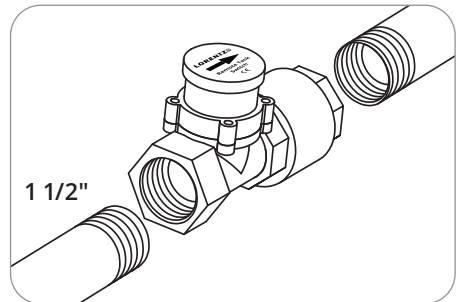

S1-700 remote tank switch
with 3 m / 10 ft cable
Item # 19-001640

 Ø 1 1/4"

 Ø 1 1/2"

SOLAR WATER PUMPING MADE SIMPLE