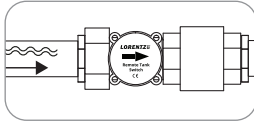

S1-700 remote tank switch
with 3 m / 10 ft cable
Item # 19-001640

 Ø 1 1/4"

 Ø 1 1/2"

SOLAR WATER PUMPING MADE SIMPLE