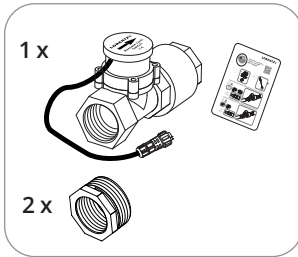

S1-700 remote tank switch
with 3 m / 10 ft cable
Item # 19-001640

 Ø 1 1/4"

 Ø 1 1/2"

SOLAR WATER PUMPING MADE SIMPLE