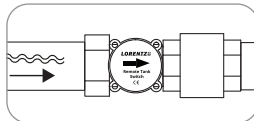

S1-700 remote tank switch
with 3 m / 10 ft cable
Item # 19-001640

 Ø 1 1/4"

 Ø 1 1/2"

SOLAR WATER PUMPING MADE SIMPLE