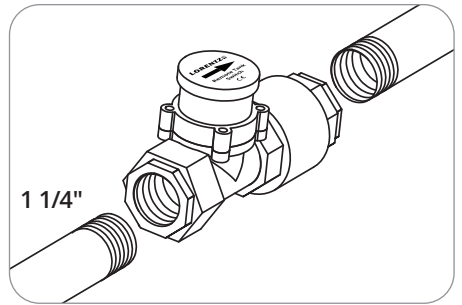

S1-700 remote tank switch
with 3 m / 10 ft cable
Item # 19-001640

 Ø 1 1/4"

 Ø 1 1/2"

SOLAR WATER PUMPING MADE SIMPLE