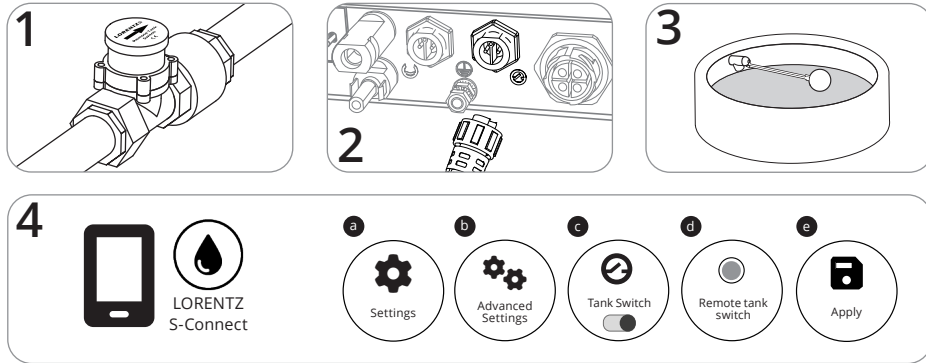

S1-700 remote tank switch
with 3 m / 10 ft cable
Item # 19-001640

 Ø 1 1/4"

 Ø 1 1/2"

SOLAR WATER PUMPING MADE SIMPLE