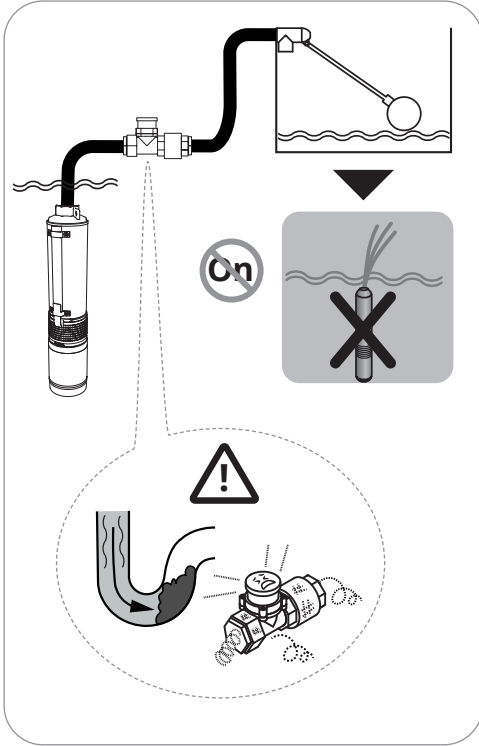

S1-700 remote tank switch
with 3 m / 10 ft cable
Item # 19-001640

 Ø 1 1/4"

 Ø 1 1/2"

SOLAR WATER PUMPING MADE SIMPLE