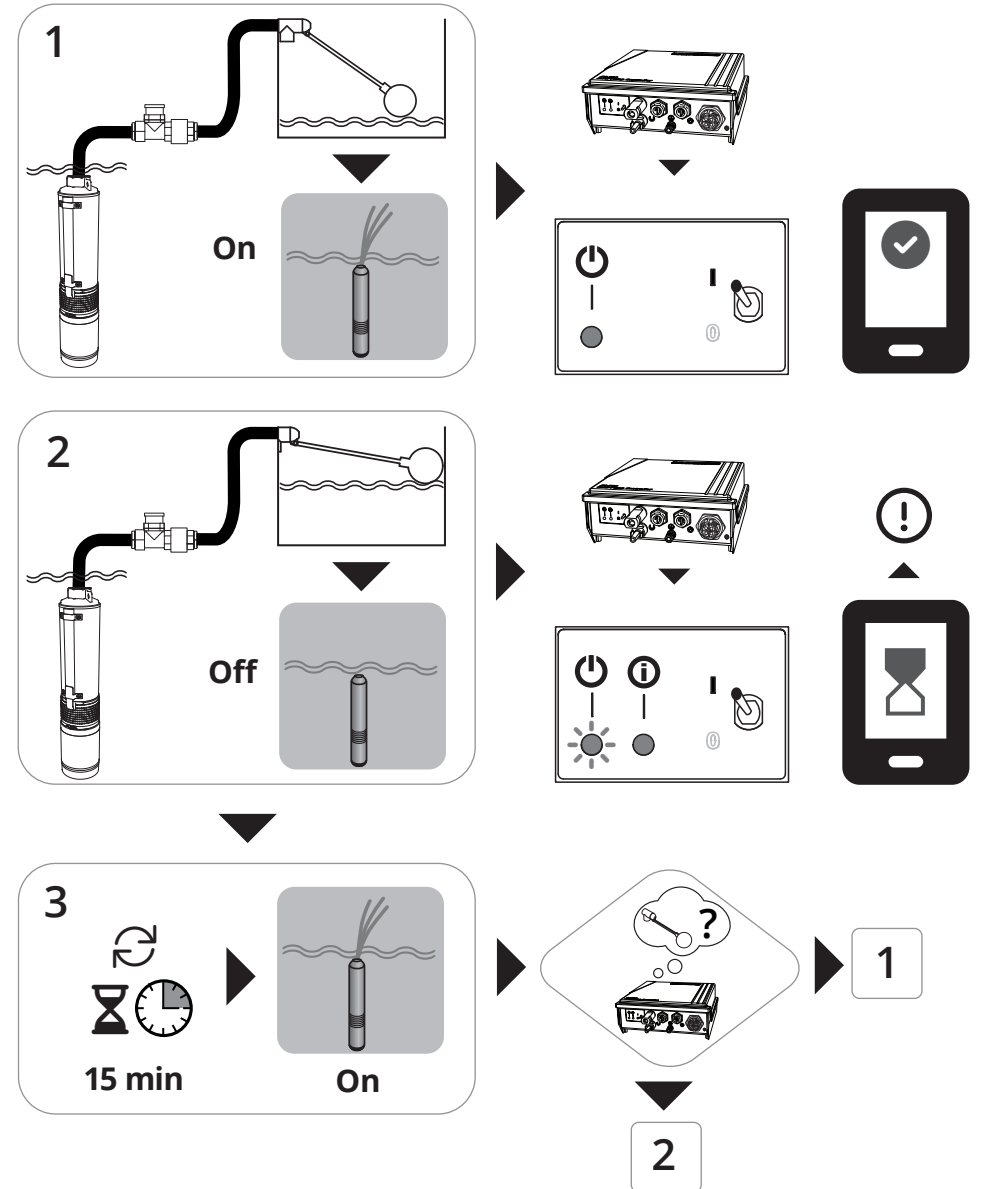

S1-700 remote tank switch
with 3 m / 10 ft cable
Item # 19-001640

 Ø 1 1/4"

 Ø 1 1/2"

SOLAR WATER PUMPING MADE SIMPLE