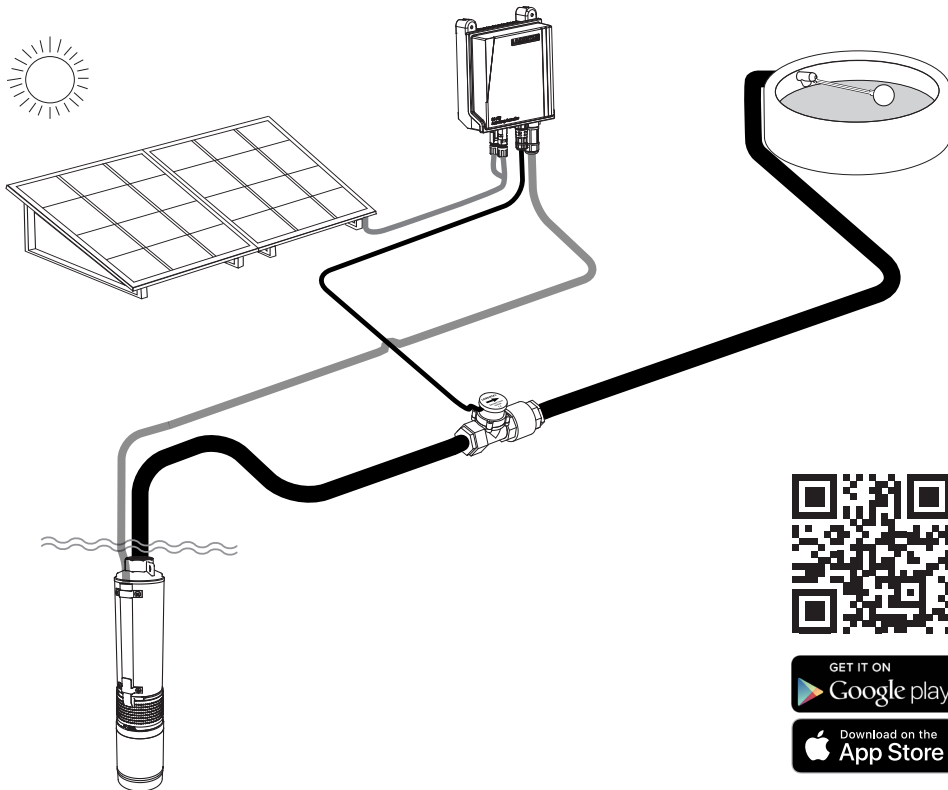

S1-700 remote tank switch
with 3 m / 10 ft cable
Item # 19-001640

 Ø 1 1/4"

 Ø 1 1/2"

SOLAR WATER PUMPING MADE SIMPLE